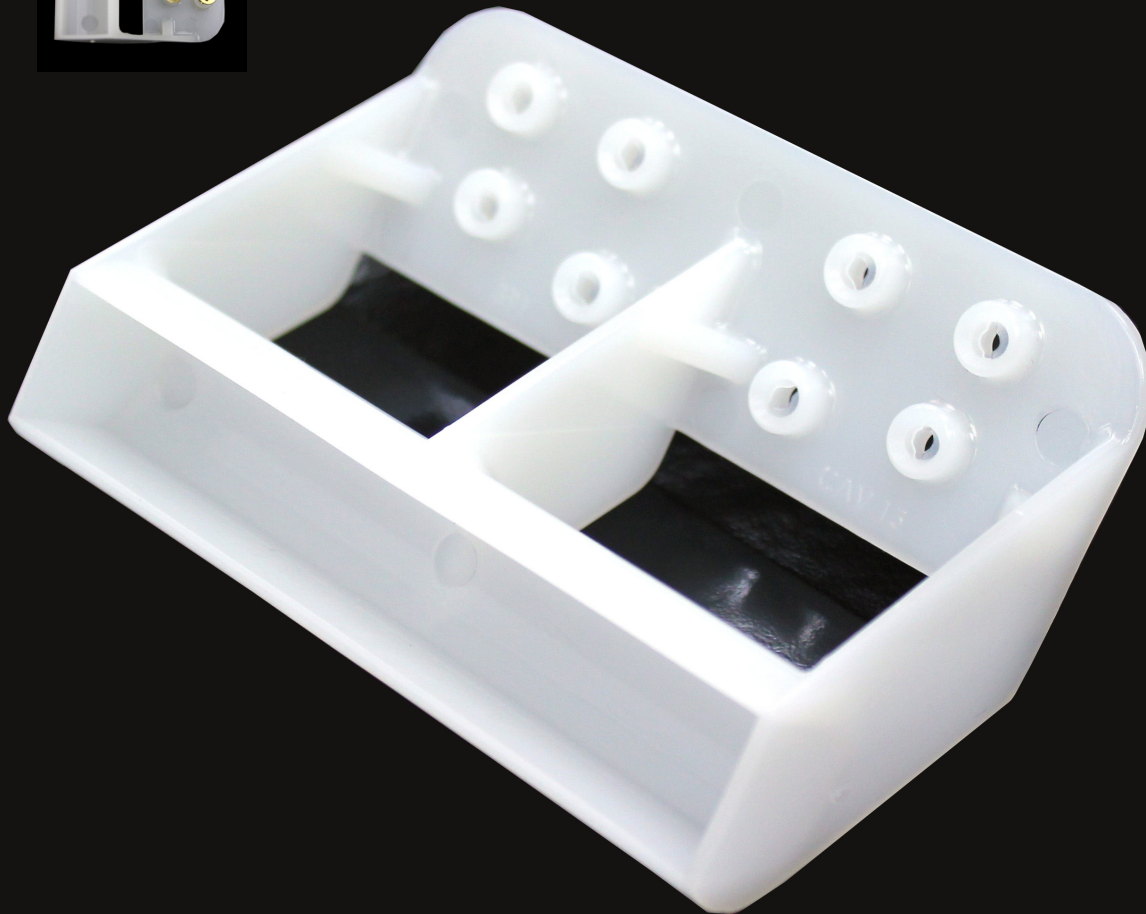

Shown preloaded.
Screws not included.

Multipurpose

Works for both windows and
door units

Other Benefits

Easier to move product
Saves your back and fingers
Holds screw into place
Made from virgin plastic for
stronger material